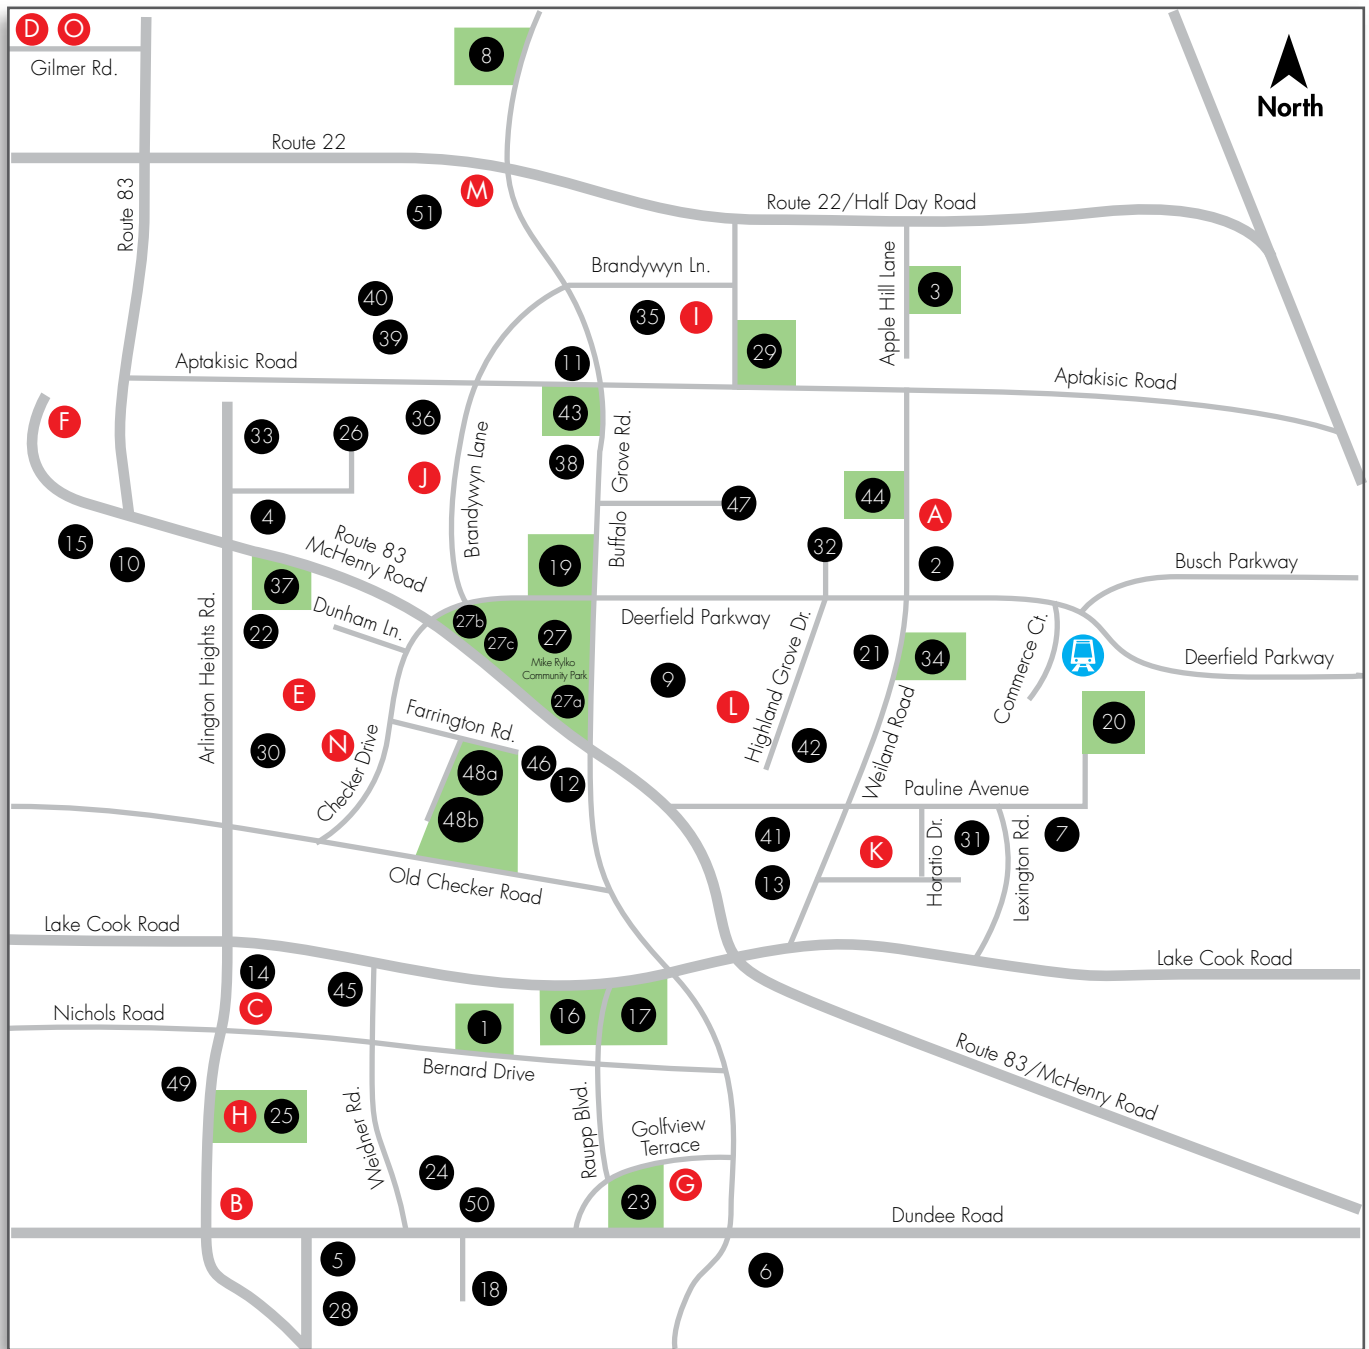

Park Location Map

Schools

- **A** Aptakasic Junior High School - 1231 Weiland Road
- **B** Buffalo Grove High School - 1100 W. Dundee Road
- **C** Cooper Middle School - 1050 W. Plum Grove Circle
- **D** Country Meadows Elementary School - 6360 Gilmer Road in Long Grove
- **E** Ivy Hall Elementary School - 1072 Ivy Hall Lane
- **F** Kildeer Elementary School - 3100 Old McHenry Road in Long Grove
- **G** Kilmer Elementary School - 655 Golfview Terrace
- **H** Longfellow Elementary School - 501 S. Arlington Heights Road
- **I** Meridian Middle School - 2195 Brandywyn Lane
- **J** Prairie Elementary School - 1530 Brandywyn Lane
- **K** Pritchett Elementary School - 200 Horatio Drive
- **L** Tripp Elementary School - 850 Highland Grove Drive
- **M** Twin Groves Middle School - 2600 Buffalo Grove Road
- **N** Willow Grove Elementary School - 777 Checker Drive
- **O** Woodlawn Middle School - 6362 Gilmer Road in Long Grove