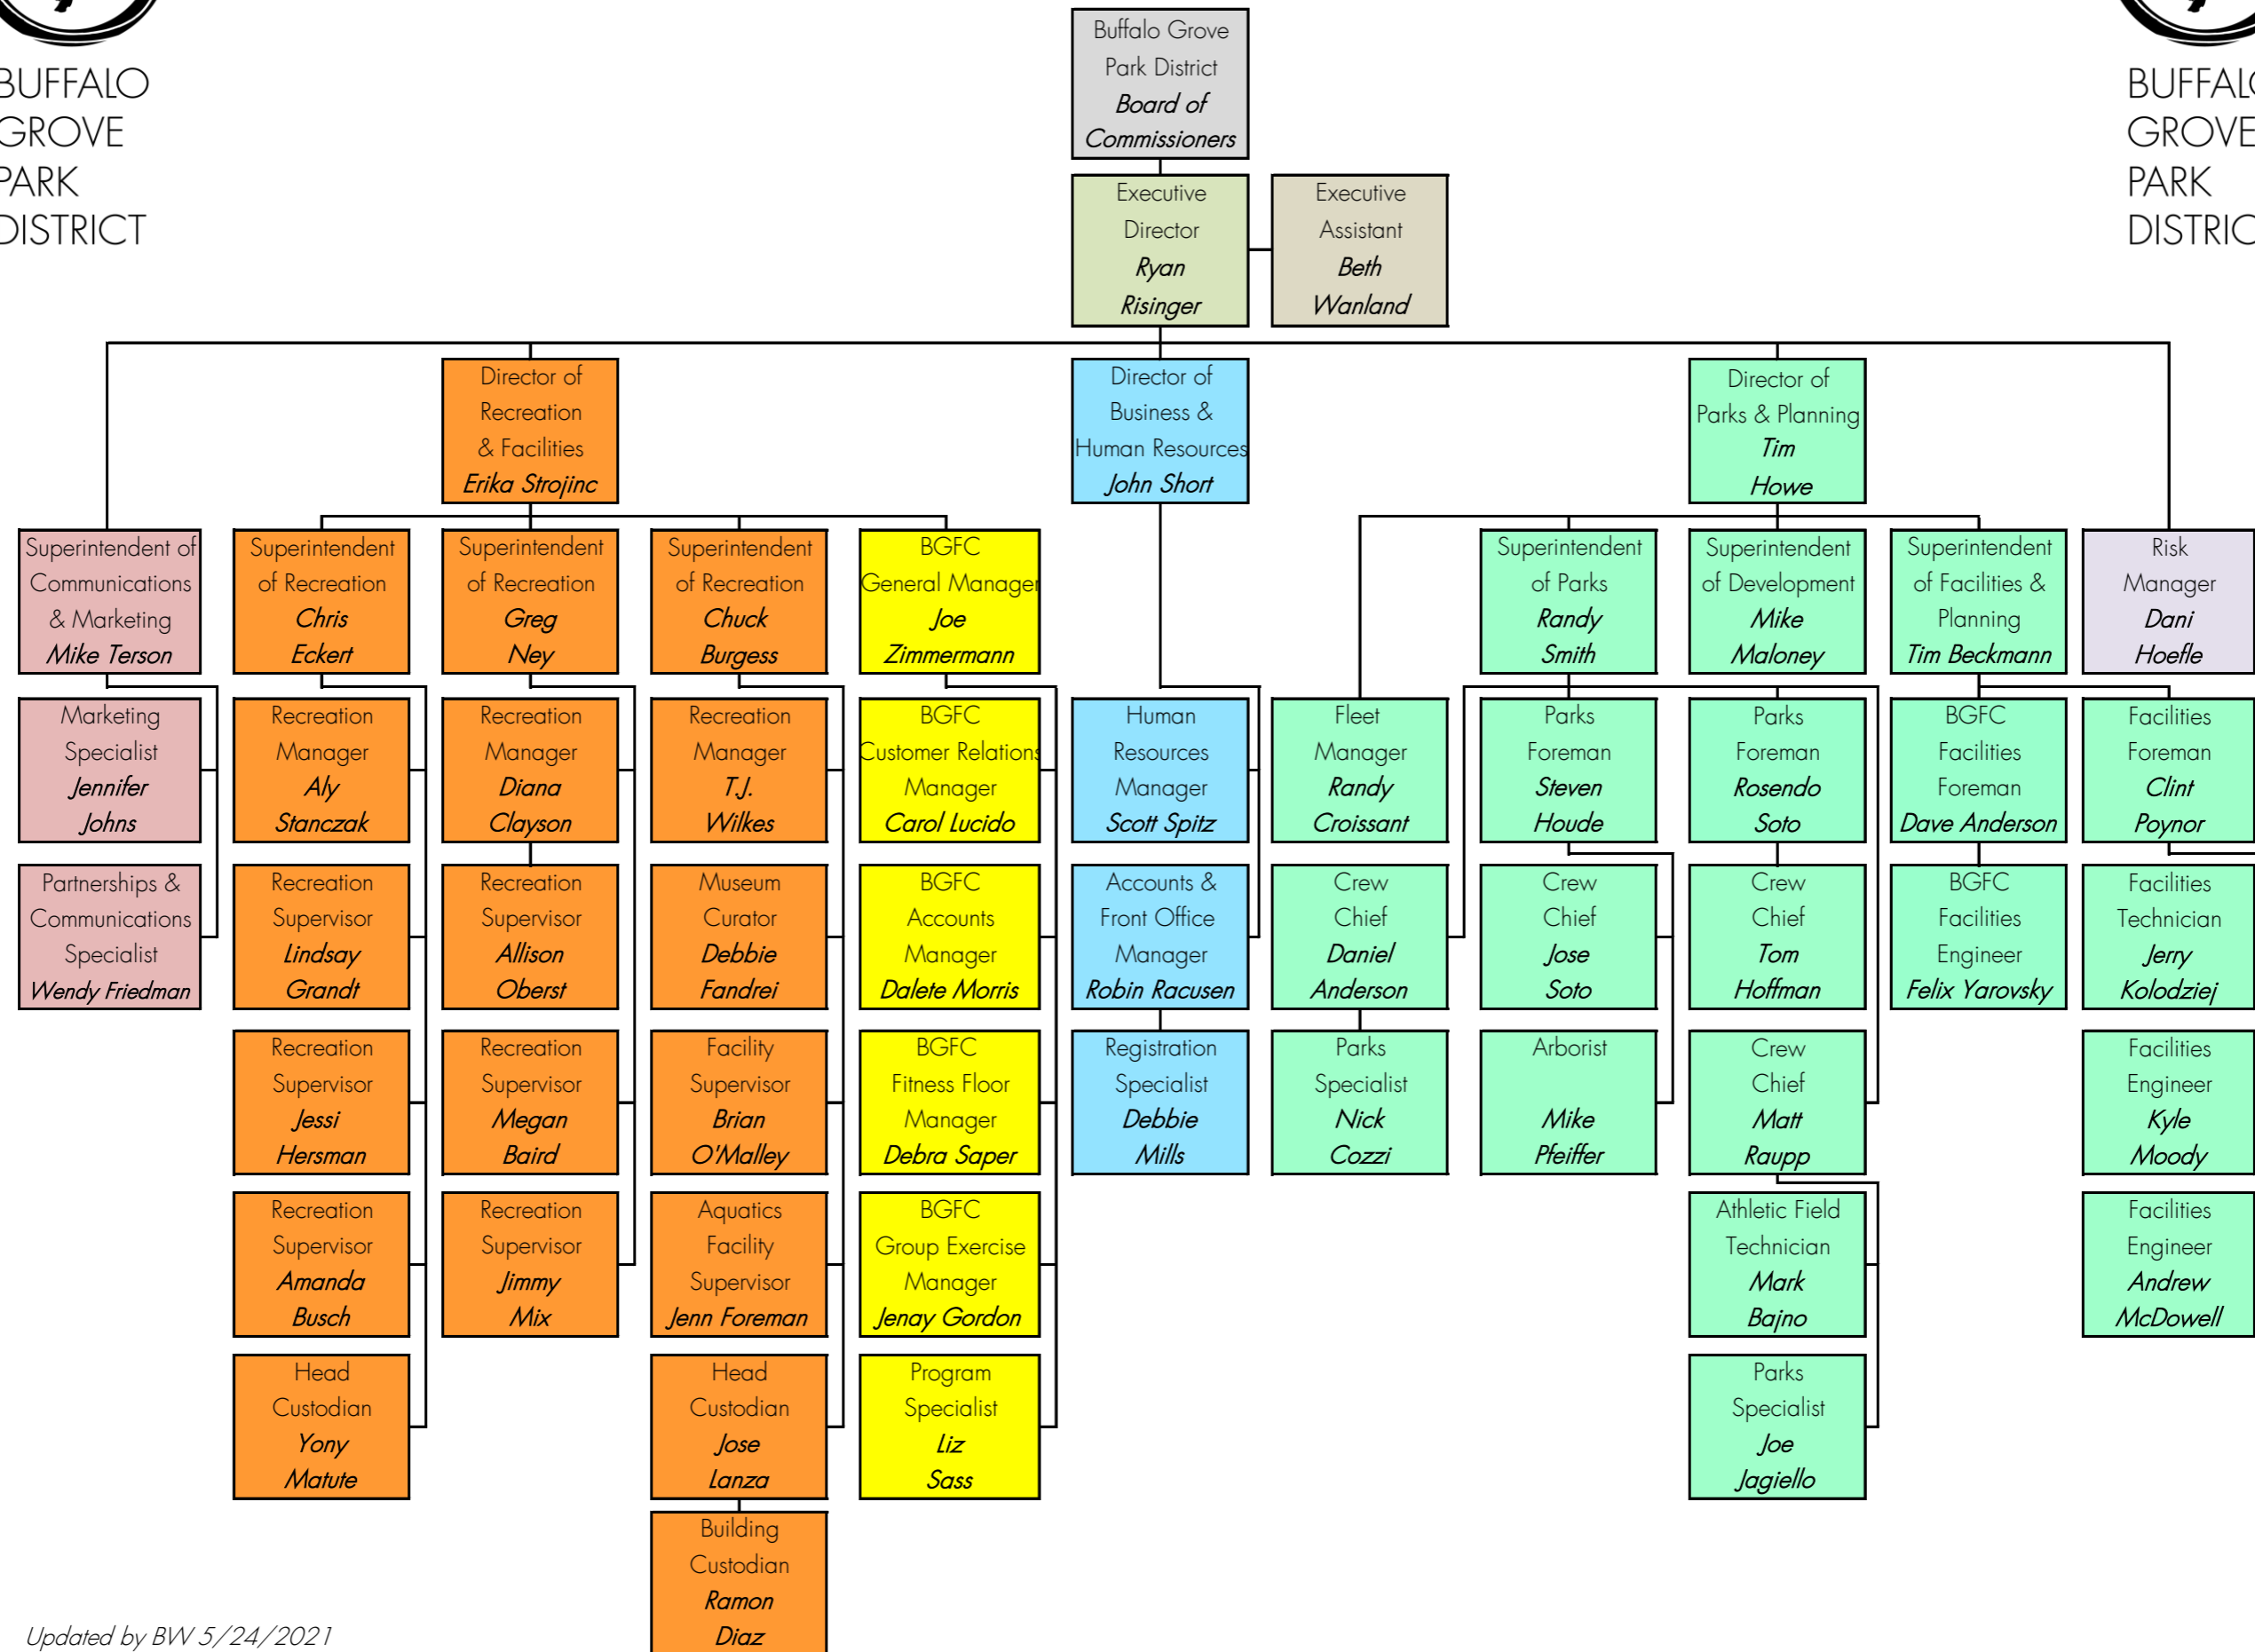

BUFFALO GROVE PARK DISTRICT

# BUFFALO GROVE PARK DISTRICT

Organizational Chart FY 2021-22

BUFFALO GROVE PARK DISTRICT

Updated by BW 5/24/2021