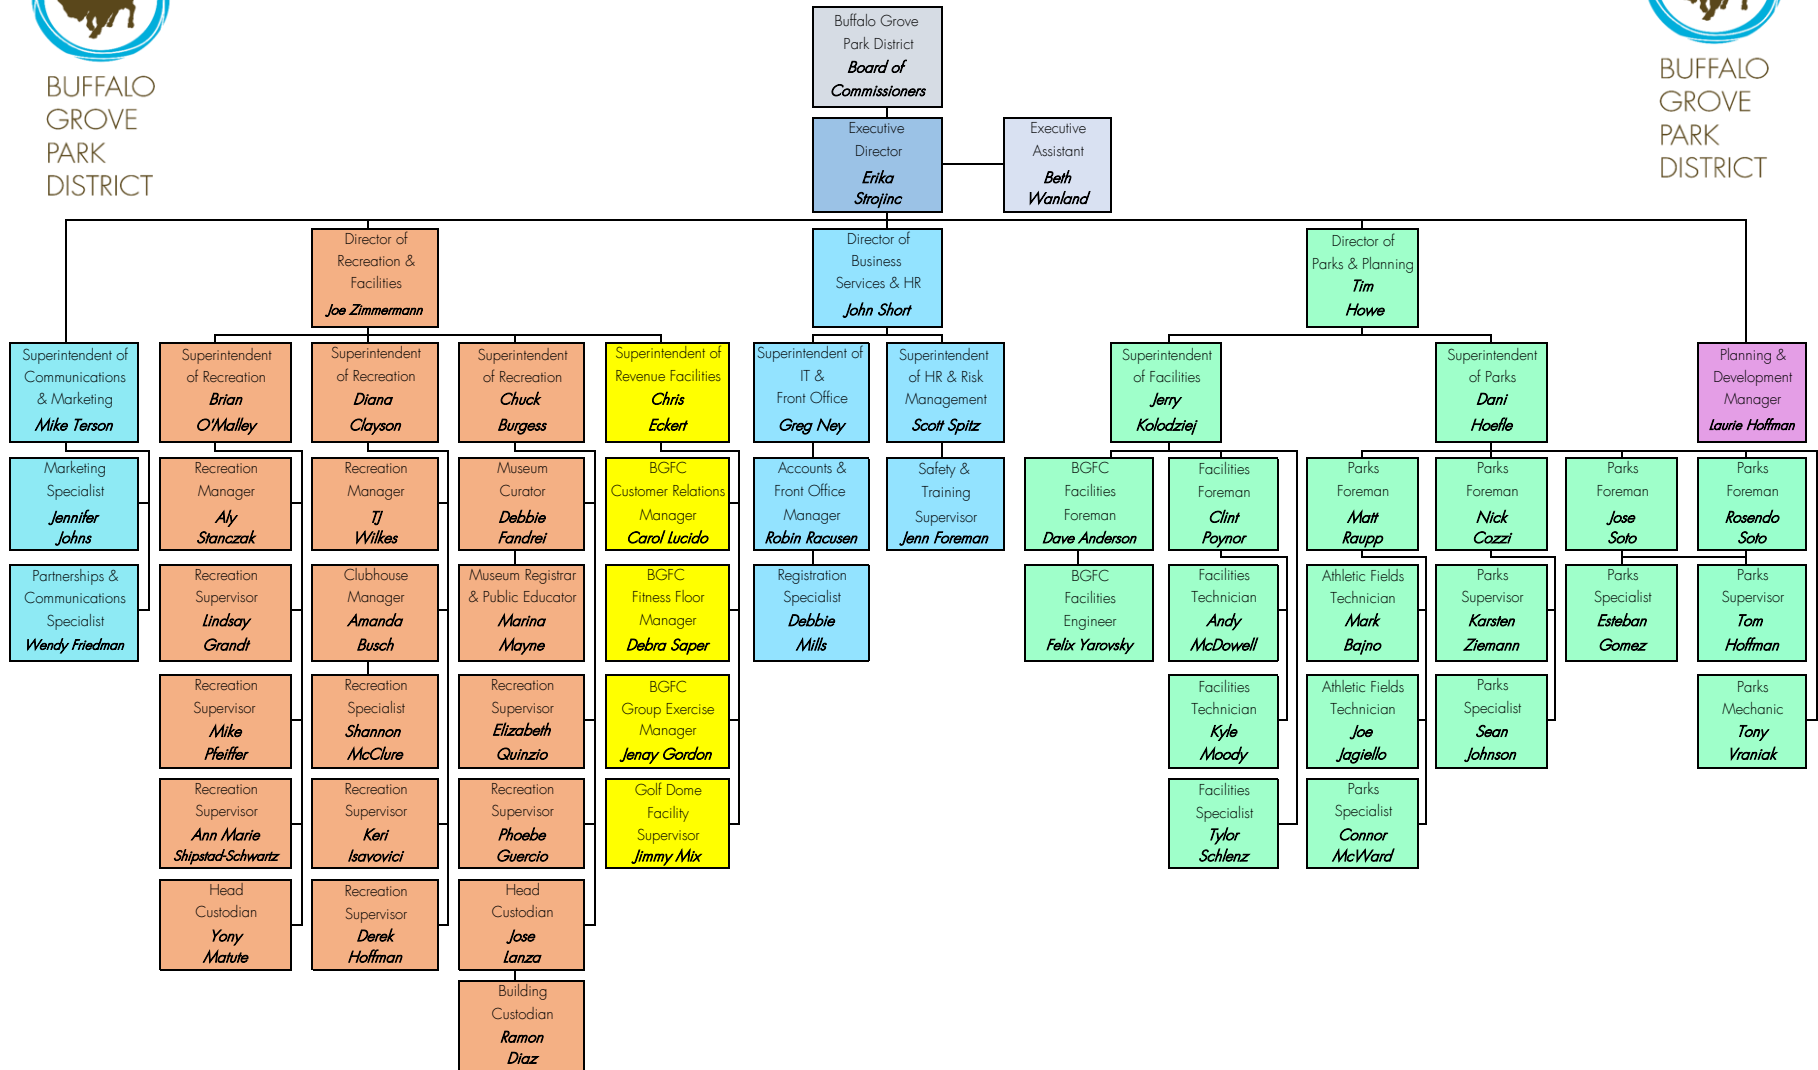

**BUFFALO
GROVE
PARK
DISTRICT**

BUFFALO GROVE PARK DISTRICT

Organizational Chart FY 2024/25

**BUFFALO
GROVE
PARK
DISTRICT**

Updated by BW 10/7/2024