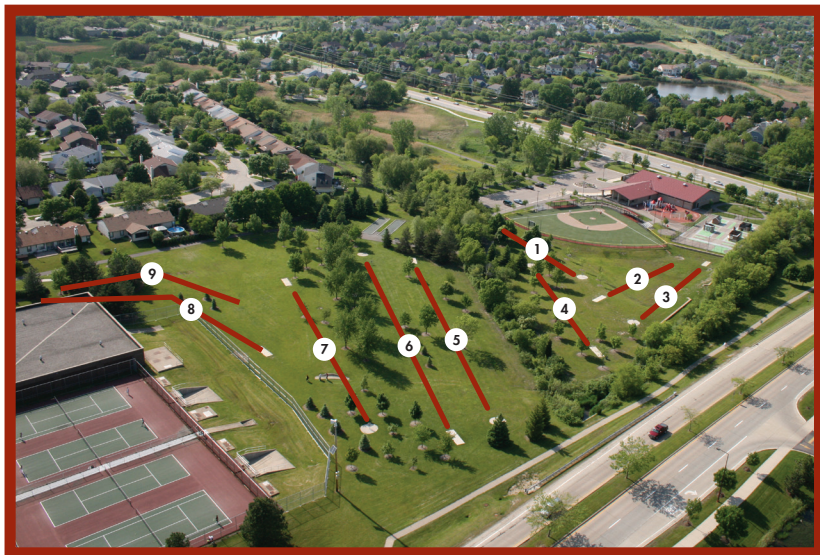

Buffalo Grove  
Park District

---

## Twin Creeks Park Disc Golf Course

401 Aptakistic Road  
Buffalo Grove, Illinois

[bgparkdistrict.org](http://bgparkdistrict.org)

# Twin Creeks Park Disc Golf Course